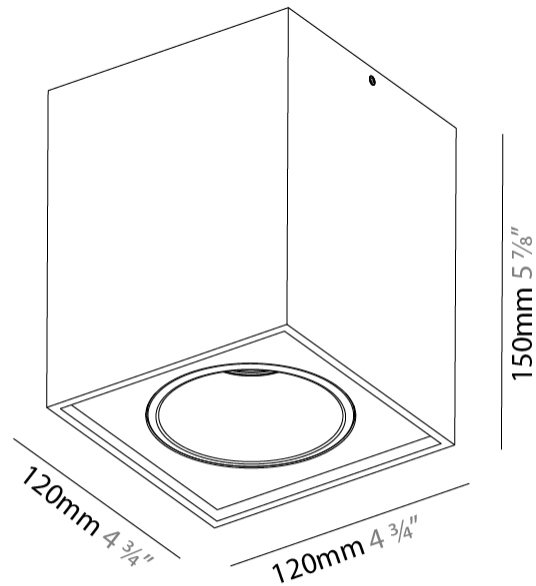

GENERAL

Series: Dice
Subseries: Dice Invader
Brand: Prolicht
Division: Architectural
Mounting Type: Surface
Mounting Location: Ceiling
Subcategory: Ambient

PHYSICAL

Shape: Cube
Length (mm): 120
Length (in): 4 3/4
Width (mm): 120
Width (in): 4 3/4
Height (mm): 150
Height (in): 5 7/8
Light Distribution: Downlight
Weight (kg): 1.53
Weight (lbs): 3.37

Fixture Finish: [SSR / BKV / CWI / CRY / HAB / UFT / ITA / RUA / FTG / MYG / LOD / PUS / FRO / FUP / KIA / POP / BLS / SPG / MEY / GOH / GUM / CHC / COM / ABZ / JAG / OBR / MOS / ROR](#)
Fixture Material: Aluminum Die Cast

ELECTRICAL

Lamp Type: LED (Zhaga Standard)
Input Wattage (W): 10.1
Total Output Wattage (W): 9.8
Dimming: Non-Dimmable
Driver Included: Yes
Driver Location: Integrated
Driver Type: Constant Current
Driver Class: Class 2
Input Voltage (V): 120
Constant Current (MA): 350
Upon Request: 0-10V Dimming / Phase Dimming 120Vac only / Non-dimming 120-277Vac

LED

Number of LEDs: 1
Color Temperature (°K): 2700 / 3000 / 3500 / 4000
Max. Delivered Lumen (lm): 660 / 680 / 715 / 730
CRI: >90 CRI
Efficiency (%): 88
Lamp Life (hrs): 50000

OPTICAL

Reflector: 20 / 40 / 60

RATINGS AND CERTIFICATIONS

Certified By: Certified for North American Standards
IP rating: IP20